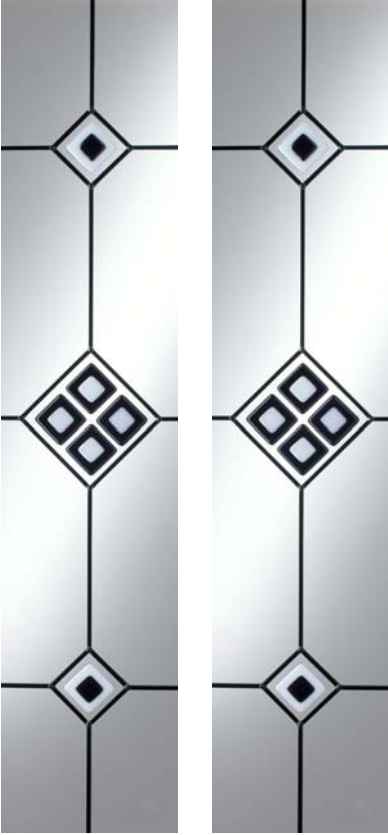

Monochrome

FUSED TILES

Contents

	Page
40mm Squares	4
60mm Squares	6 and 8
Diamonds	9
Trapezoids	10
Quadrant	10

Monochrome style

Decra Fused Tiles bring you their brand new, up-to-the-minute monochrome collection. These hand-made, miniature works of art, fused together at very high temperatures, will complement any stylish home.

The beautiful pieces of glass come in a range of shapes and patterns, from squares and diamonds to trapezoids. A quadrant is also included in the range, which may serve as a corner piece.

The tiles have a wonderful smoothness which not only looks great, but makes bonding them to glass very easy. Decra Fused Tiles can be used (internally or externally) for doors, windows, glass furniture panels, conservatories and even mirrors.

DFTE 018
Black and white

DFTE 019
Black and white

DFTE 020
Black and white

DFTE 021
Black and white

DFTE 022
Black and white

DFTE 023
Black and white

DFTE 024
Black and white

DFTE 025
Black and white

DFTE 026
Black and white

Door panels 192 x 913mm

Door panels 192 x 913mm

Squares 60mm square

DFTG 005
Black, white and grey

DFTH 005
Black, white and grey

DFTI 005
Black and white

DFTJ 005
Black and white