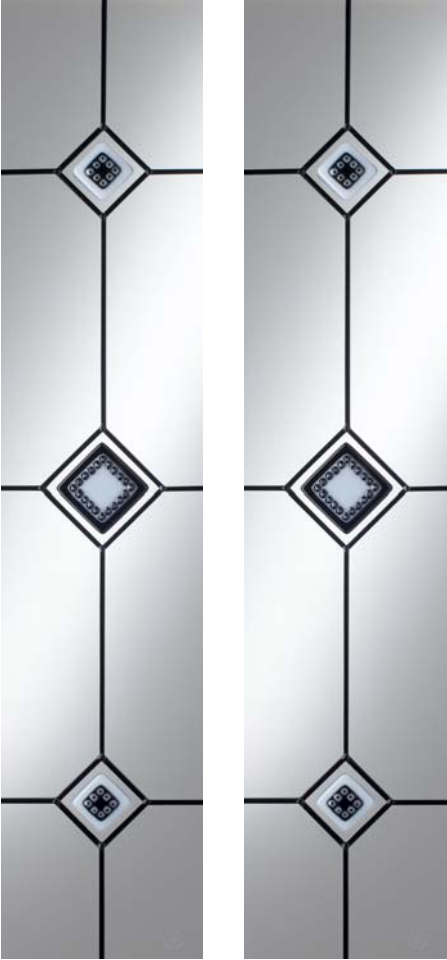

DFTL 005
Black and white

DFTL 006
Black and white

DFTM 013
Black on clear

DFTM 014
Grey on clear

DFTM 015
White on clear

DFTM 018
Black and white

DFTM 019
Black and white

Door panels 192 x 913mm