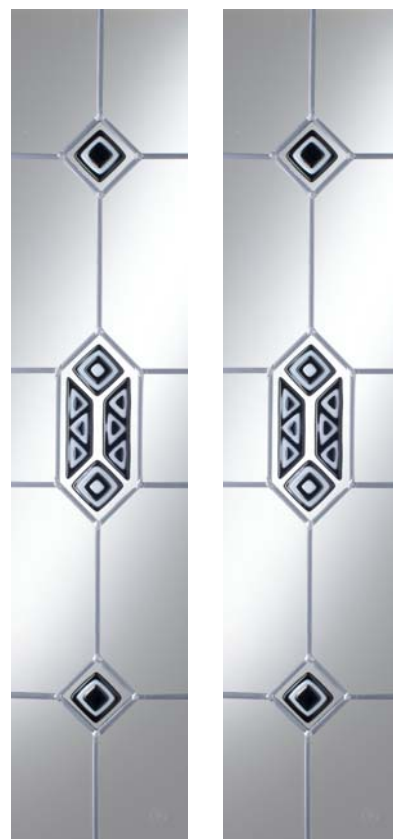

The beautiful pieces of glass come in a range of shapes and patterns, from squares and diamonds to trapezoids. A quadrant is also included in the range, which may serve as a corner piece.

The tiles have a wonderful smoothness which not only looks great, but makes bonding them to glass very easy. Decra Fused Tiles can be used (internally or externally) for doors, windows, glass furniture panels, conservatories and even mirrors.

DFTV 002 115x29mm Black and white

DFTV 003 115x29mm Black and white

DFTV 004 115x29mm Black and white

Door panels 192 x 913mm

Door panels 192 x 913mm

Quadrant

DFTK 005
60x60mm Black and white

North Western Lead Co. (Hyde) Ltd.
Newton Moor Industrial Estate
Mill Street
Hyde
Cheshire
SK14 4LJ
England