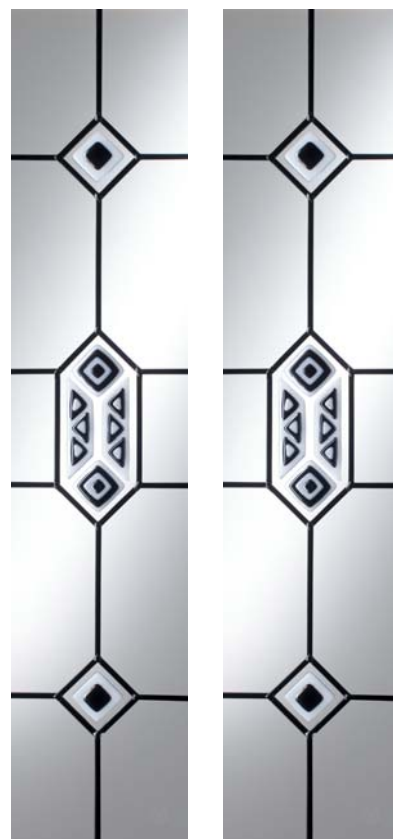

Monochrome

FUSED TILES

Contents

	Page
40mm Squares	4
60mm Squares	6 and 8
Diamonds	9
Trapezoids	10
Quadrant	10

Monochrome style

Decra Fused Tiles bring you their brand new, up-to-the-minute monochrome collection. These hand-made, miniature works of art, fused together at very high temperatures, will complement any stylish home.

The beautiful pieces of glass come in a range of shapes and patterns, from squares and diamonds to trapezoids. A quadrant is also included in the range, which may serve as a corner piece.

The tiles have a wonderful smoothness which not only looks great, but makes bonding them to glass very easy. Decra Fused Tiles can be used (internally or externally) for doors, windows, glass furniture panels, conservatories and even mirrors.

DFTS 005
76x127mm
Black, white and grey

DFTQ 005
100x170mm
Black, white and grey

DFTT 005
53x89mm
Black on clear

DFTT 006
53x89mm
Black and white

DFTT 007
53x89mm
Black and white

Cabinet panel

Trapezoids

DFTV 001 115x29mm Black and white

DFTV 002 115x29mm Black and white

DFTV 003 115x29mm Black and white

DFTV 004 115x29mm Black and white

Door panels 192 x 913mm

Door panels 192 x 913mm

Quadrant

DFTK 005
60x60mm Black and white

North Western Lead Co. (Hyde) Ltd.
Newton Moor Industrial Estate
Mill Street
Hyde
Cheshire
SK14 4LJ
England