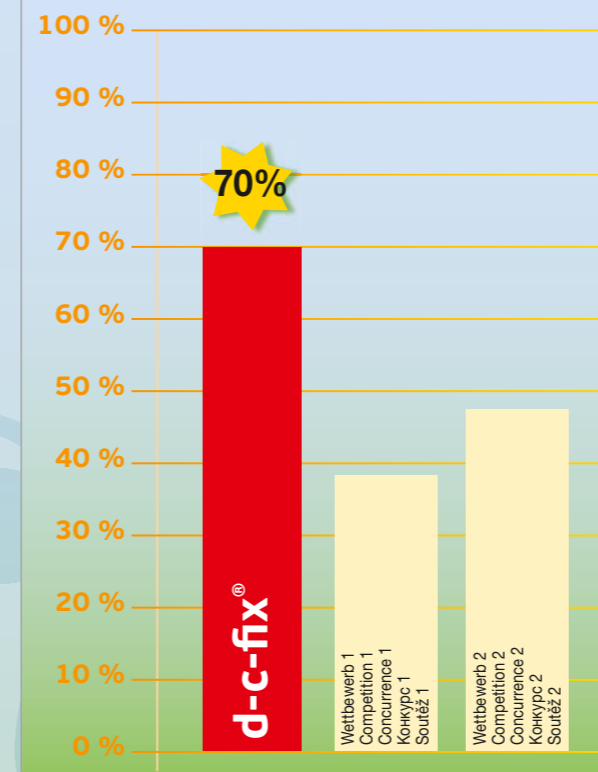

Lichtdurchlässigkeit (+)
Light transmission (+)
Transmission de lumière (+)
Светопроницаемость (+)
Propustnost světla (+)